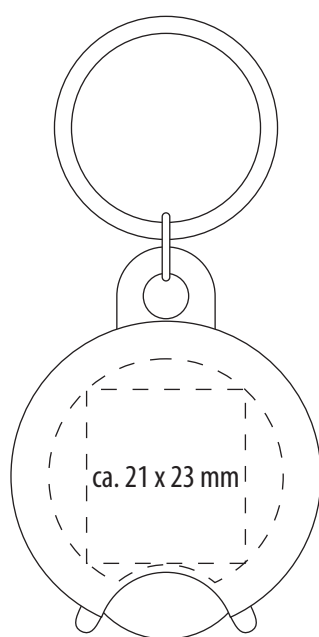

CADDY CHIP HOLDER **REFLECTS-TALLULAH** (10341)

BOTH SIDES

CADDY CHIP HOLDER **REFLECTS-TALLULAH** (10341)

BOTH SIDES